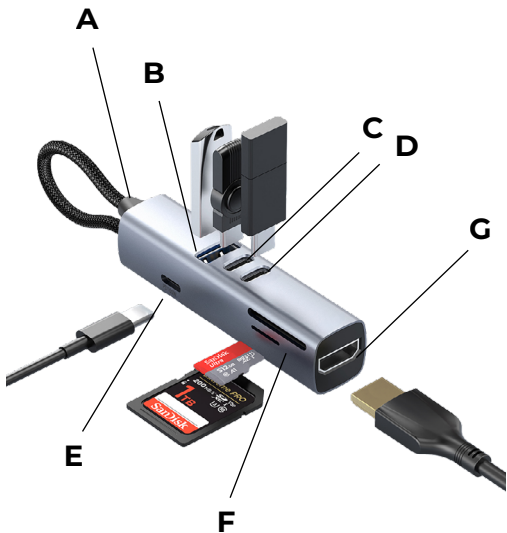

Mobile Origin

7in1 MultiHub HB2

User Manual

PN: MO-71MH-HB2

www.mobileorigin.com

Made in China

Product Description:

- A) USB-C Cable Connector
- B) USB-A 3.0 Port
- C) USB-C1 2.0 Port
- D) USB-C2 2.0 Port
- E) USB-C3 PD 100W Charging Port
- F) TF/SD Cards
- G) Display Output Port 4K/30Hz Resolution

Specifications:

Interface: USB-C Male to Display Output Port + USB-A 3.0 + 2x USB-C 2.0 + USB-C 100W + SD/TF Card

USB-A 3.0: 5Gb/s Transfer Data Speed

USB-C1 2.0: 480Mb/s Transfer Data Speed

USB-C2 2.0: 480Mb/s Transfer Data Speed

USB-C3: PD 100W Charging

Display Output Port: 4K/30Hz Resolution

TF/SD Cards: Max 2TB (2 cards can't work at once)

Product Dimensions: 83x20x20mm

Cable Length: 13cm

Colour: Space Grey

Material: Aluminum Alloy, Cable - Braided Fabric