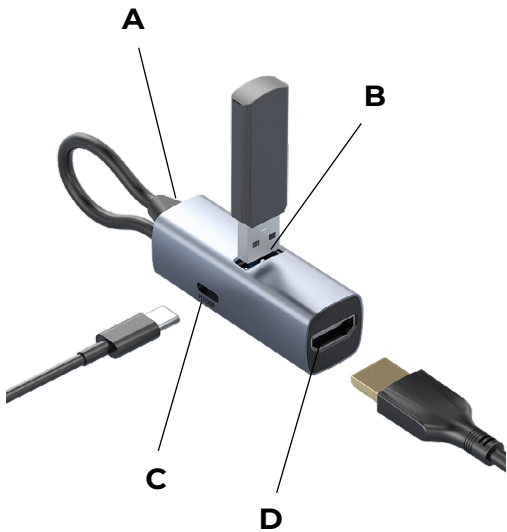

Mobile Origin

3in1 CompactHub HB1

User Manual

PN: MO-31CH-HB1

www.mobileorigin.com

Made in China

Product Description:

- A) USB-C Cable Connector
- B) USB-A 3.0 Port
- C) USB-C PD 100W Charging Port
- D) Display Output Port 4K/30Hz Resolution

Specifications:

Interface: USB-C Male to Display Output + USB-C + USB-A 3.0

USB-C Port: PD 100W Charging

USB-A 3.0 Port: 5Gb/s Transfer Data Speed

Display Output Port: 4K/30Hz Resolution

Product Dimensions: 58x20x20mm