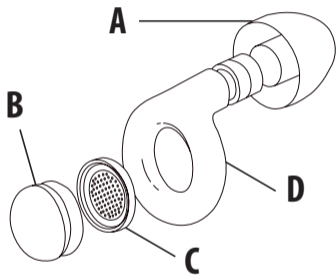

Mobile Origin
Sleeping
Earplugs 32 dB
EA1

User Manual
PN: MO-SEP-EA1

www.mobileorigin.com

Made in China

Product Description:

- A) Removable Soft Silicon Ear Tips
- B) Filtering Cavity
- C) Filter
- D) BPA-Free Silicone Coating

Specifications:

- Noise Reduction Rating: 32 dB
- Product Dimensions of Case: 66 x 27 x 14 mm
- Material: BPA-Free Silicone
- Weight of Case with Earplugs: 22 g

Package Contents:

- Sleeping Earplugs 32 dB EA1
- 1x Case
- 4 pairs of silicone ear tips (XS, S, M, L)
- User Manual

Instructions For Use:

1. **Size Selection:** Try all provided ear tip (E) sizes (XS to L) to find the one that offers the most comfortable fit and the best acoustic seal for your ear.
2. **Insertion:** Gently insert the eartip into the ear canal.
3. **Positioning:** Press lightly on the outer body of the earplug to seat it securely into the crease of your ear.
4. **Final Check:** The earplug should sit flush (flat) in the ear and should not protrude excessively. Ensure it is oriented correctly