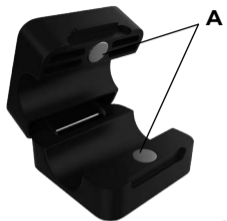

# Mobile Origin Cable Clip Organizer Holder CB8

User Manual

PN: MO-CM-CB8-BLK  
MO-CM-CB8-WHT

[www.mobileorigin.com](http://www.mobileorigin.com)

Made in China

1

2

3

## Specifications:

- Installation Type: Self-Adhesive
- Number of Pieces: 6
- Product Dimensions: 20x20x11.5mm
- Cable Hole Width: 7mm
- Colour: Black, White
- Material: ABS + Magnet
- Weight: 3g

EN

(A)) to open the space for the cable.

5. Closing: Place the top part back onto the base; the magnetic force will automatically and securely lock it in place.

**Note:** The adhesive mounting may not work on all surfaces. The product is primarily intended for smooth, clean, and non-porous surfaces. On textured, uneven, dirty, or porous materials (e.g., certain plastics, wood, plaster, concrete, etc.), the adhesive layer may not adhere properly or its effectiveness may be significantly reduced.